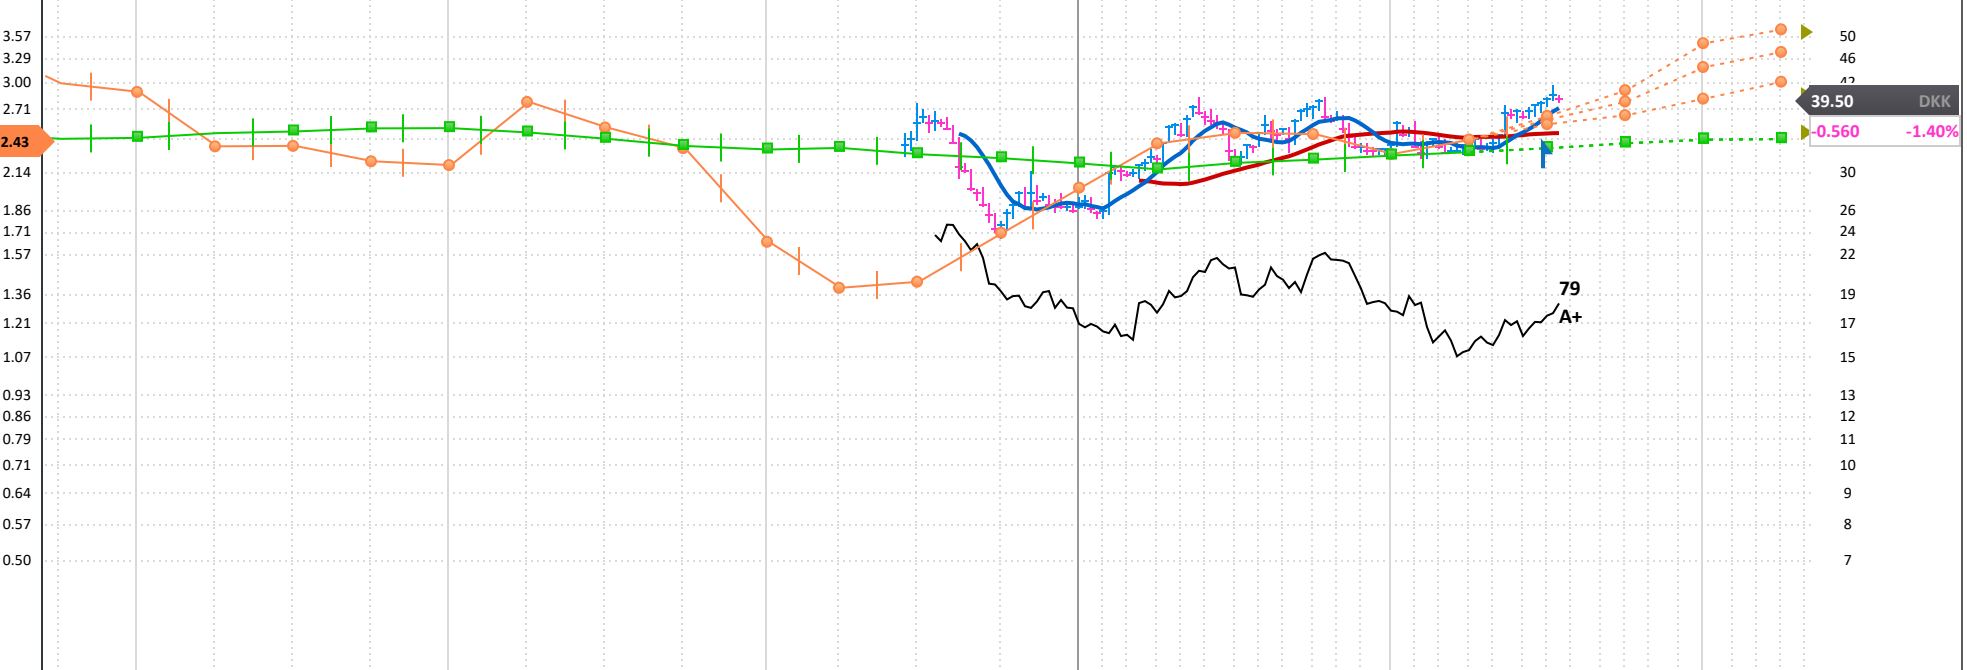

4536301311 lundbeck.com Valby, DENMARK Inc 1950 MGMT owns -- OH -5% LOG (Fixed) PRICE
EPS 14x H. Lundbeck A S engages in the research, development, production and sale of pharmaceuticals for the treatment of psychiatric and neurological disorders. Its product portfolio targets the following diseases: Alzheimer's, depression, Parkinson's, Schizophrenia, alcohol dependence, anxiety, bipolar disorder, epilepsy, and Huntington's. It operates through the following geographical segments: Europe, North America, and International Markets. The company was founded by Hans Lundbeck on August 14, 1915 and is headquartered in Valby, Denmark. [LESS](#)

ANNUAL - DEC END	2015	2016	2017	2018	2019	2020	2021	2022	2023	2024 Estimate	2025 Estimate
EPS DKK	-7.25	1.54	3.32	4.92	2.91	1.99	1.66	1.93	2.31	3.21	3.70
CASH FLOW/SHR DKK	0.25	3.96	5.11	7.53	4.57	3.98	3.20	2.46	4.11	Earnings Growth Rate	
PRETAX MARGIN %	-48%	14%	25%	29%	18%	11%	10%	14%	15%	Sales Growth Rate	
RETURN ON EQUITY %	-51%	13%	24%	30%	15%	10%	8%	10%	11%	2022-24 3% (25 Stability)	
SALES % CHANGE	7%	8%	10%	5%	-6%	4%	-8%	9%	12%	2020-24 -8% (25 Stability)	
SALES (MIL) DKK	14K	16K	17K	18K	17K	18K	16K	18K	20K	COMP RATING	B
										SMR RATING	88
										INVT/O	1.1x 43
										DEBT %	2021-23 29%
										TAX RATE	2021-23 17%
										BACKLOG	2021-23 23%
										R & D	17.00%
										DKK	1.78x '23
										DIV DKK	0.70 (1.8%)
										BETA	0.35(9.00)
										2023 EMPLOYEES	5,681 (4%)
										ALPHA	0.04 (0.03)