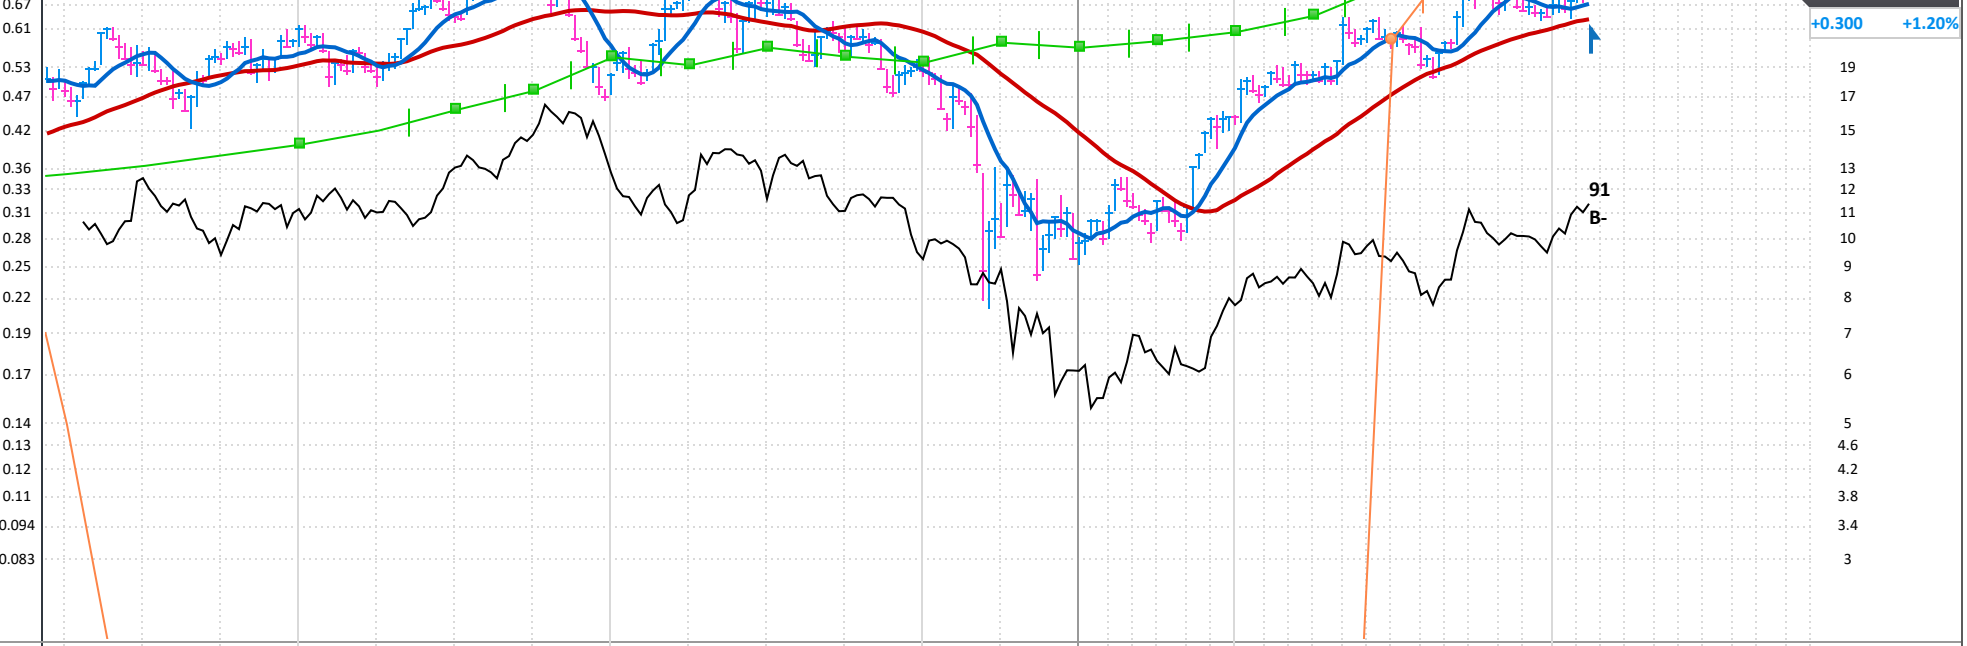

ANNUAL - DEC END	2013	2014	2015	2016	2017	2018	2019	2020	2021	2022 Estimate	2023 Estimate				
EPS EUR	1.09	1.21	1.11	0.73	-0.44	-0.20	-1.43	-0.74	2.30	3.82	2.27				
CASH FLOW/SHR EUR	-0.78	2.77	2.92	1.42	0.87	2.84	1.45	2.60		66%	-41%				
PRETAX MARGIN %	13%	-1%	-9%	-12%	-4%	-4%	-7%	0%	20%	Earnings Growth Rate					
RETURN ON EQUITY %	18%	22%	-16%	-12%	-10%	-5%	-29%	-15%	20%	Sales Growth Rate					
SALES % CHANGE	-55%	9%	-3%	-13%	16%	38%	-2%	13%	75%	2019-21 --	19%				
SALES (MIL) EUR	1,866	2,025	1,971	1,724	1,996	2,757	2,709	3,048	5,346	2017-21 --	19%				
											COMP RATING	86	SMR RATING	C	
											DEBT %	2019-21	342%	395%	--
											TAX RATE	2019-21	--	--	11%
											BACKLOG	2019-21	--	--	--
											R & D	--	BK VAL	5.68x '21	
											DIV EUR	None	DIV GR RT--		
											BETA	0.98(23.00)	ALPHA	0.13 (0.06)